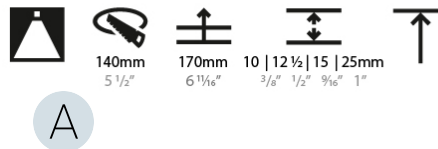

ELECTRICAL

Lamp Type: LED (Zhaga Standard)
Input Wattage (W): 28
Total Output Wattage (W): 26.4
Dimming: Tri-Mode (Non-Dimming and Phase Dimming (120Vac only) and 0-10V Dimming)
Driver Included: No
Driver Location: Recessed Housing
Driver Type: Constant Current - Universal
Driver Class: Class 2
Housing: See components
Input Voltage (V): 120 - 277
Constant Current (MA): 700

LED

Number of LEDs: 1
Color Temperature (°K): 2700 / 3000 / 3500 / 4000
Max. Delivered Lumen (lm): 2156 / 2244 / 2377 / 2425
Nominal Lumen (lm): 2909 / 3028 / 3208 / 2373
CRI: >90 CRI
Lamp Life (hrs): 50000
Upon Request: RGB-W Tunable White Special Color Temperature Special LED

OPTICAL

Reflector°: 18 / 34
Optic°: Lens Pack - No Lens / Linear Spread Lens / Honeycomb / Spread Lens
Adjustability: Fixed
Upon Request: Special Beam Angles

RATINGS AND CERTIFICATIONS

382, F 416-247-9319, www.zaneen.com
Certified by Intertek for North American standards at the end of the existing Model #. For assistance on 'custom' specifications, contact zteam@zaneen.com.
In a constant effort to supply the best product, we reserve the right to change specifications or materials without notice. The most recent specification sheets are found at zaneen.com
IP rating: IP20